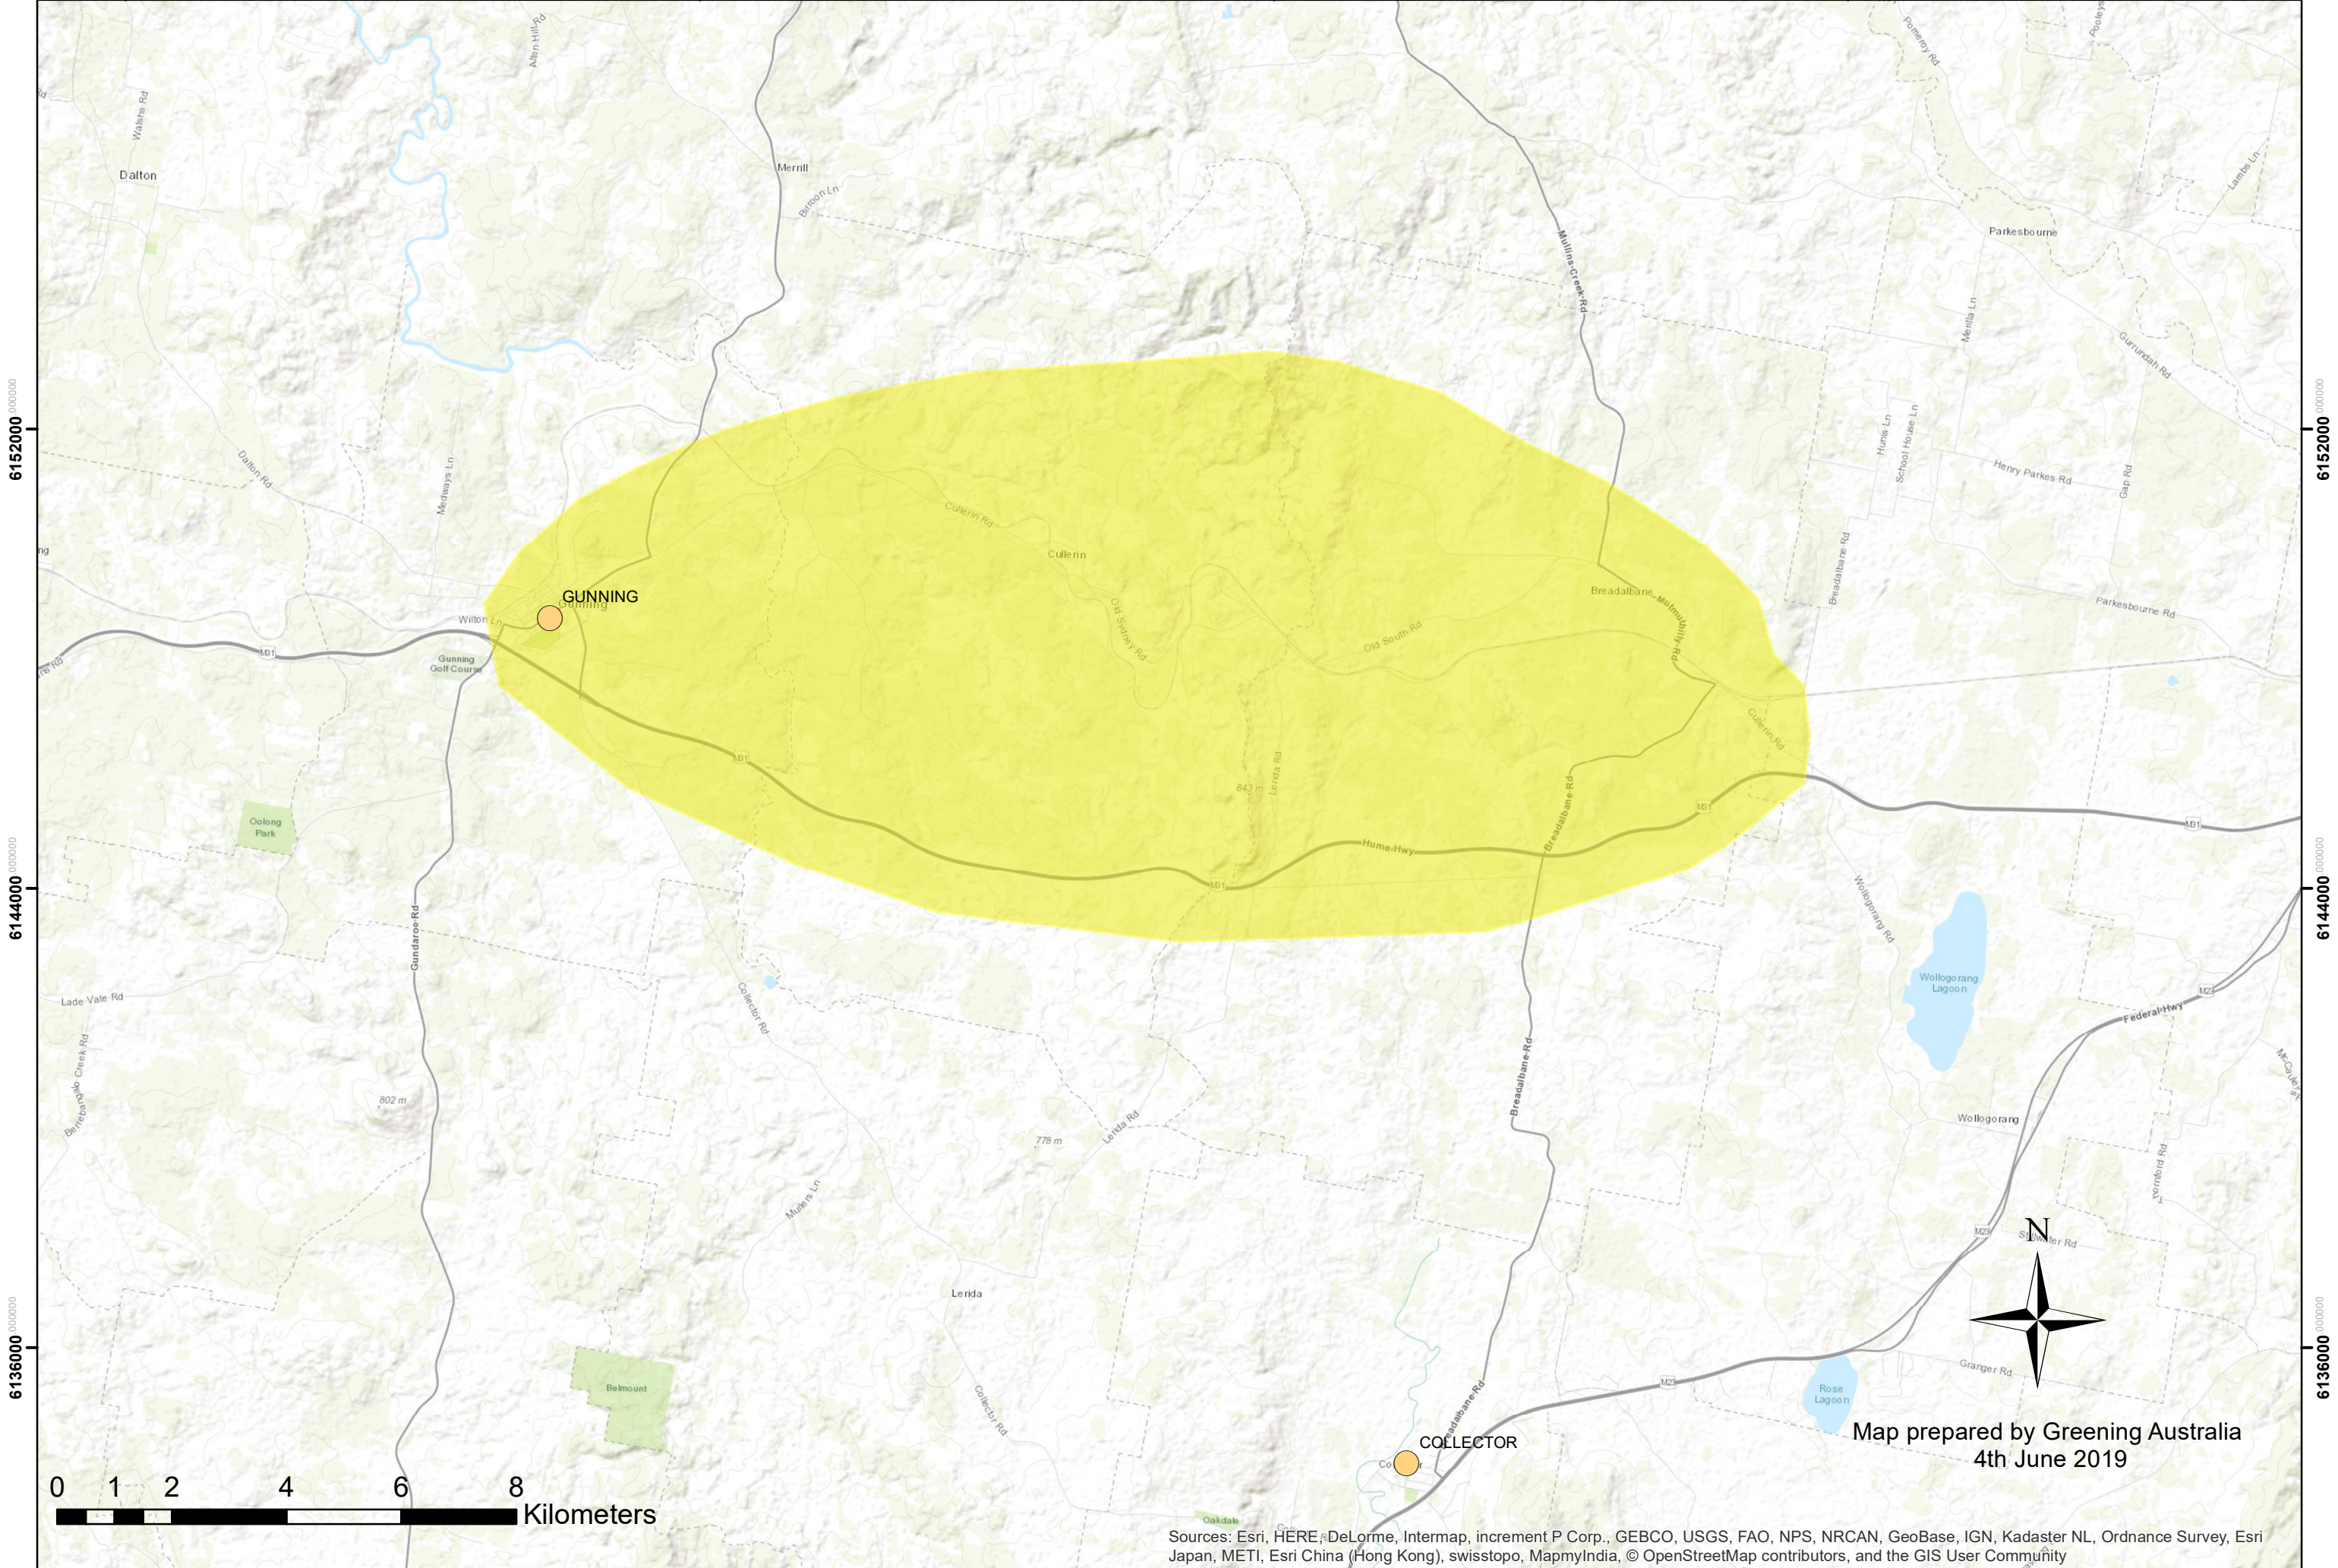

70000 000000 710000 000000 720000 000000 730000 000000

6152000 000000

6152000 000000

6144000 000000

6144000 000000

6136000 000000

6136000 000000

0 1 2 4 6 8 Kilometers

GUNNING

COLLECTOR

Map prepared by Greening Australia
4th June 2019

Sources: Esri, HERE, DeLorme, Intermap, increment P Corp., GEBCO, USGS, FAO, NPS, NRCAN, GeoBase, IGN, Kadaster NL, Ordnance Survey, Esri Japan, METI, Esri China (Hong Kong), swisstopo, MapmyIndia, © OpenStreetMap contributors, and the GIS User Community

70000 000000 710000 000000 720000 000000 730000 000000